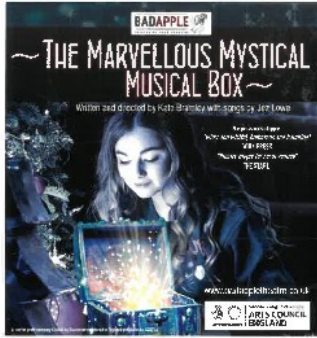

Community News

Live Theatre in Woodland